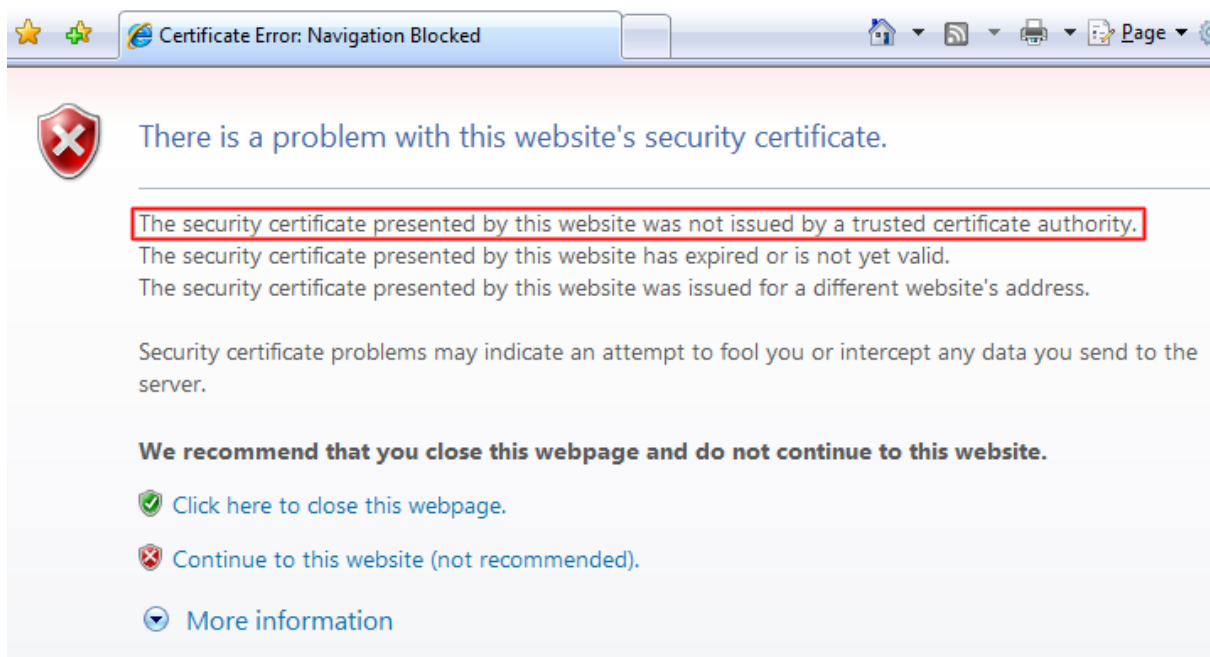

## Error Messages – Browser examples of messages where a certificate issue is detected

Safari encountering a certificate trust chain issue:

In IE (don't know which version)

MasterCard

Windows Vista

Various error popups